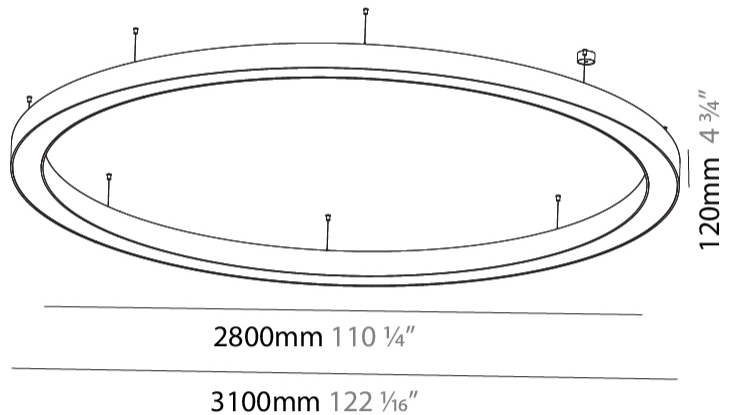

GENERAL

Series: Glorious
Subseries: Glorious 150
Partner: Prolicht
Division: Architectural
Installation: Suspension
Product Type: Pendant
Mounting Location: Ceiling
Light Distribution: Direct

PHYSICAL

Shape: Round
Diameter (mm): 3100
Diameter (in): 122 1/16
Depth (mm): 120
Depth (in): 4 3/4
Max. Overall Height (mm): 2120
Max. Overall Height (in): 83 7/16
Weight (kg): 39.1
Weight (lbs): 86.02
Diffuser: PMMA - Opal or Micro-Prism
Fixture Finish: SSR / BKV / CWI / CRY / HAB / UFT / ITA / RUA / FTG / MYG / LOD / PUS / FRO / FUP / KIA / POP / BLS / SPG / MEY / GOH / CHC / COM / ABZ / JAG / OBR / MOS / ROR
Fixture Material: PMMA / Aluminum

ELECTRICAL

Lamp Type: LED (Zhaga Standard)
Input Wattage (W): 156.6
Total Output Wattage (W): 128 / 102.4 (3500K)
Dimming: 0-10V Dimming / Phase Dimming (120Vac Only)
Driver Included: Yes
Driver Location: Integrated
Driver Type: Constant Current
Driver Class: Class 2
Input Voltage (V): 120 - 277
Constant Current (MA): 350 / 800 (3500K)

LED

Color Temperature (°K): 2700 / 3000 / 3500 / 4000
Max. Delivered Lumen (lm): Max 22676 (13971 Dir / 8705 Ind)
Nominal Lumen (lm): Max 32240
CRI: >90 CRI
Efficiency (%): 65
Lamp Life (hrs): 50000

OPTICAL

RATINGS AND CERTIFICATIONS

Certified By: Certified for North American Standards
IP rating: IP20