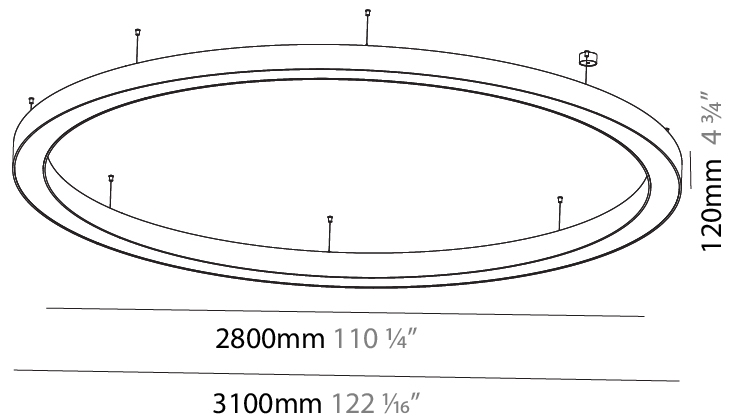

GENERAL

Series: Glorious
Subseries: Glorious 150
Partner: Prolicht
Division: Architectural
Installation: Suspension
Product Type: Pendant
Mounting Location: Ceiling
Light Distribution: Direct / Indirect

PHYSICAL

Shape: Round
Diameter (mm): 3100
Diameter (in): 122 1/16
Depth (mm): 120
Depth (in): 4 3/4
Max. Overall Height (mm): 2120
Max. Overall Height (in): 83 7/16
Weight (kg): 40.905
Weight (lbs): 90.18
Diffuser: PMMA - Opal
Fixture Finish: SSR / BKV / CWI / CRY / HAB / UFT / ITA / RUA / FTG / MYG / LOD / PUS / FRO / FUP / KIA / POP / BLS / SPG / MEY / GOH / CHC / COM / ABZ / JAG / OBR / MOS / ROR
Fixture Material: PMMA / Aluminum

ELECTRICAL

Lamp Type: LED (Zhaga Standard)
Input Wattage (W): 235
Total Output Wattage (W): 192 / 153.6 (3500K)
Dimming: 0-10V Dimming / Phase Dimming (120Vac Only)
Driver Included: Yes
Driver Location: Integrated
Driver Type: Constant Current - 120 / 277Vac
Driver Class: Class 2
Input Voltage (V): 120 - 277
Constant Current (MA): 350 / 800 (3500K)

LED

Color Temperature (°K): 2700 / 3000 / 3500 / 4000
Max. Delivered Lumen (lm): Max 22676 (13971 Dir / 8705 Ind)
Nominal Lumen (lm): Max 32240
CRI: >90 CRI
Efficiency (%): 70
Lamp Life (hrs): 50000

OPTICAL

RATINGS AND CERTIFICATIONS

Certified By: Certified for North American Standards
IP rating: IP20